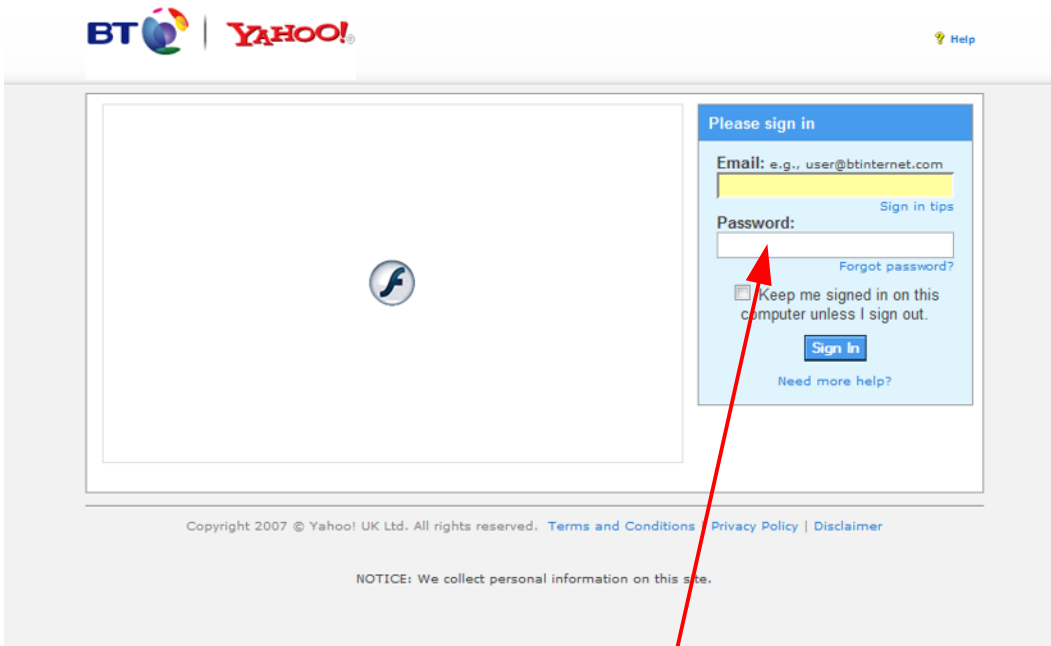

# Accessing emails via the BT webmail

Enter home.bt.yahoo.com into a web browser, which will take you to this screen

enter your email and password. **Don't** click to stay signed in. This will take you to the main screen