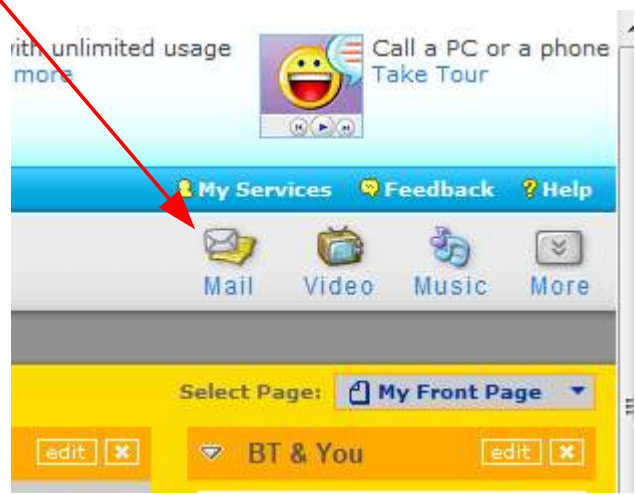

Now click on the mail icon near the top right.